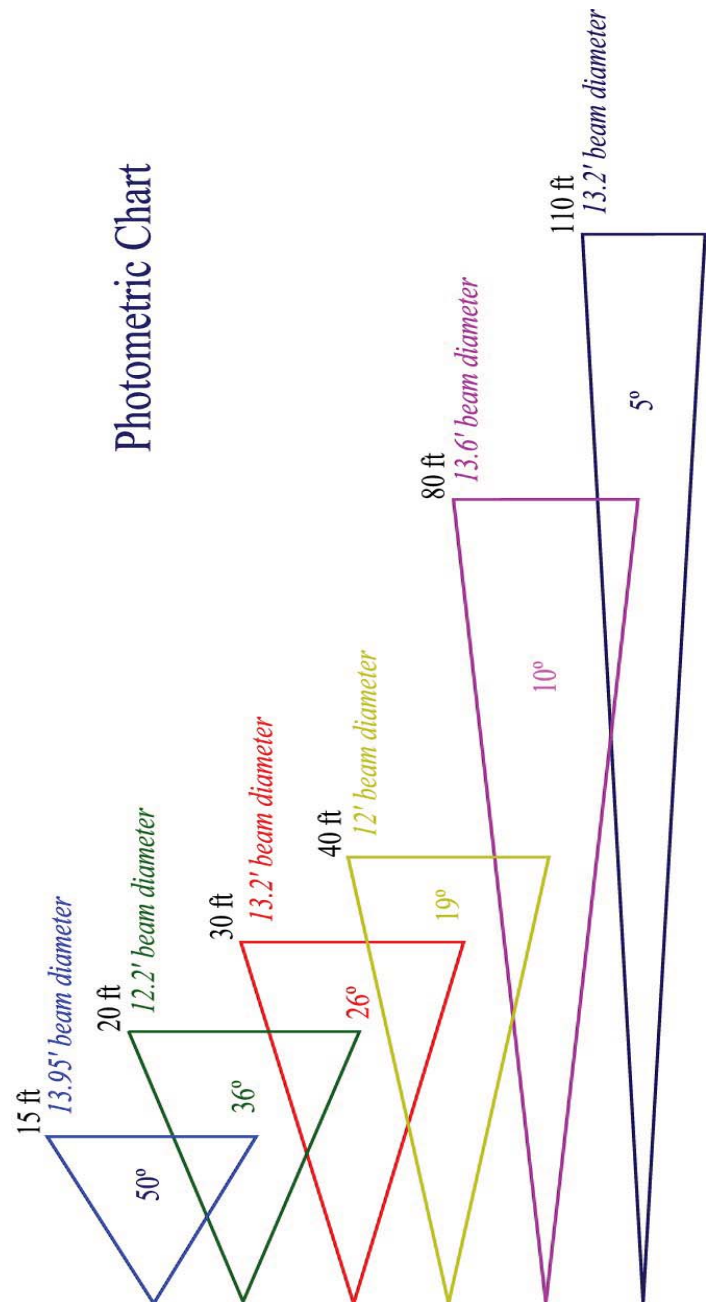

Photometric Chart