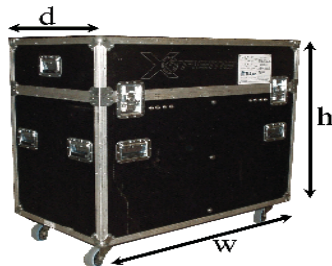

STAGE

To calculate number of sections needed; multiply width by length and divide by 16 (16 square ft. per stage section)

Staging platforms 4'x 4'	$29.00
Specify leg height 1ft, 2ft, or 3ft.	
Stage stairs 2ft to 3ft	$25.00
Stage skirt 2'x 20' black Showstopper	$10.00

CASE

All cases stackable

Small Wall Case 47"w x 22"d x 20"h	$29.00
Large Wall Case 47"x x 22"d x 28"h	$36.00
Giant Case 60"w x 30"d x 34"h	$38.50

Standard Fixture Rack, (for PARs) holds six 93" bars
$50.00

Tall Fixture Rack, (for Ellipsoidals) holds six 93" bars
$50.00